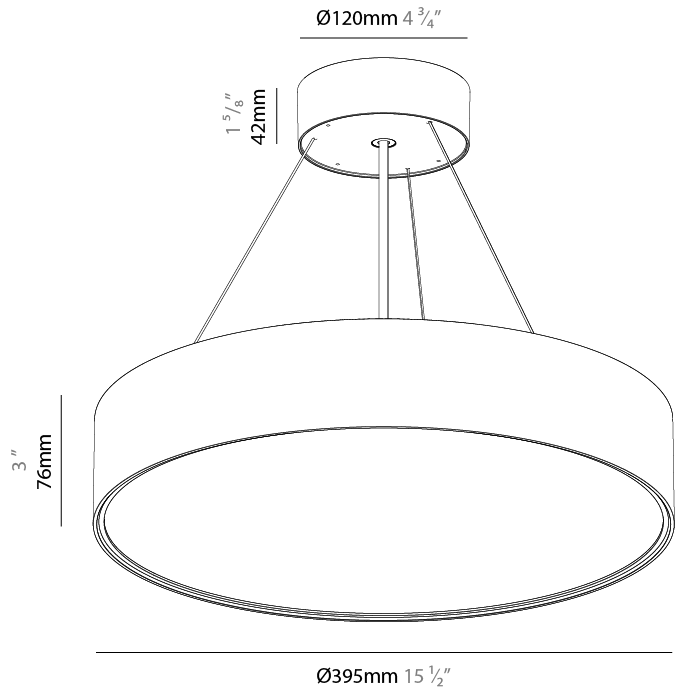

GENERAL

Series: Sign EVO
Partner: Prolicht
Division: Architectural
Installation: Suspension
Product Type: Pendant
Mounting Location: Ceiling
Light Distribution: Direct / Indirect

PHYSICAL

Shape: Round
Diameter (mm): 395
Diameter (in): 15 1/2
Height (mm): 82
Height (in): 3 1/4
Weight (kg): 4.2
Diffuser: [PMMA - Opal](#) / [Microprism](#) / [Clear Microprism](#)
Fixture Finish: [SSR / BKV / CWI / CRY / HAB / UFT / ITA / RUA / FTG / MYG / LOD / PUS / FRO / FUP / KIA / POP / BLS / SPG / MEY / GOH / CHC / COM / ABZ / JAG / OBR / MOS / ROR](#)
Fixture Material: [PMMA](#) / [Extruded Aluminum](#) / [Steel](#)
Cable Details: [2000mm](#) or [6000mm](#) [Transparent Cable](#)

ELECTRICAL

Lamp Type: LED (Zhaga Standard)
Input Wattage (W): 33.8
Total Output Wattage (W): 30.9
Dimming: [Tri-Mode (Non-Dimming and Phase Dimming (120Vac only) and 0-10V Dimming)](#)
Driver Included: Yes
Driver Location: Integrated
Driver Type: [Constant Current - Universal](#)
Driver Class: [Class 2](#)
Input Voltage (V): 120
Upon Request: [MATTER Dimming](#) / [DALI Dimming (Remote)](#)

LED

[Color Temperature (°K): 2700 / 3000 / 3500 / 4000](#)
Max. Delivered Lumen (lm): [Max 5170 (4071 Dir / 1100Ind)](#)
Nominal Lumen (lm): [Max 5971](#)
CRI: [>90 CRI](#)
Lamp Life (hrs): [50000](#)

OPTICAL

RATINGS AND CERTIFICATIONS

Certified By: [Certified for North American Standards](#)
IP rating: [IP40](#)